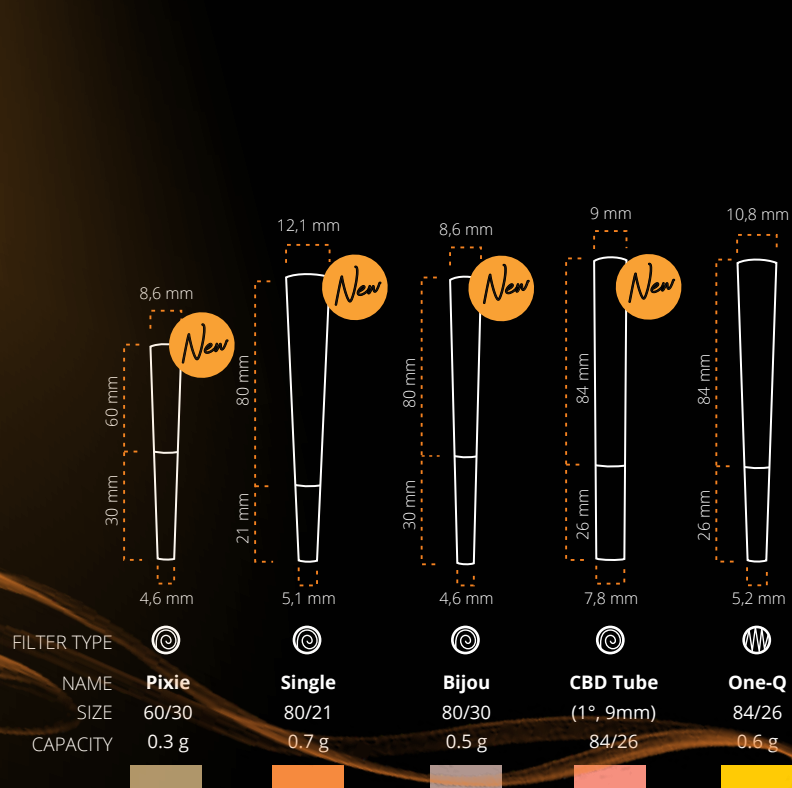

With 18 years of industry experience,
Jware is re-setting the standard for
professional cones.

Jware is back, smoking hot.

FILTER TYPE	NAME	SIZE	CAPACITY
	Pixie	60/30	0.3 g
	Single	80/21	0.7 g
	Bijou	80/30	0.5 g
	CBD Tube	(1°, 9mm) 84/26	0.6 g
	One-Q	84/26	0.6 g