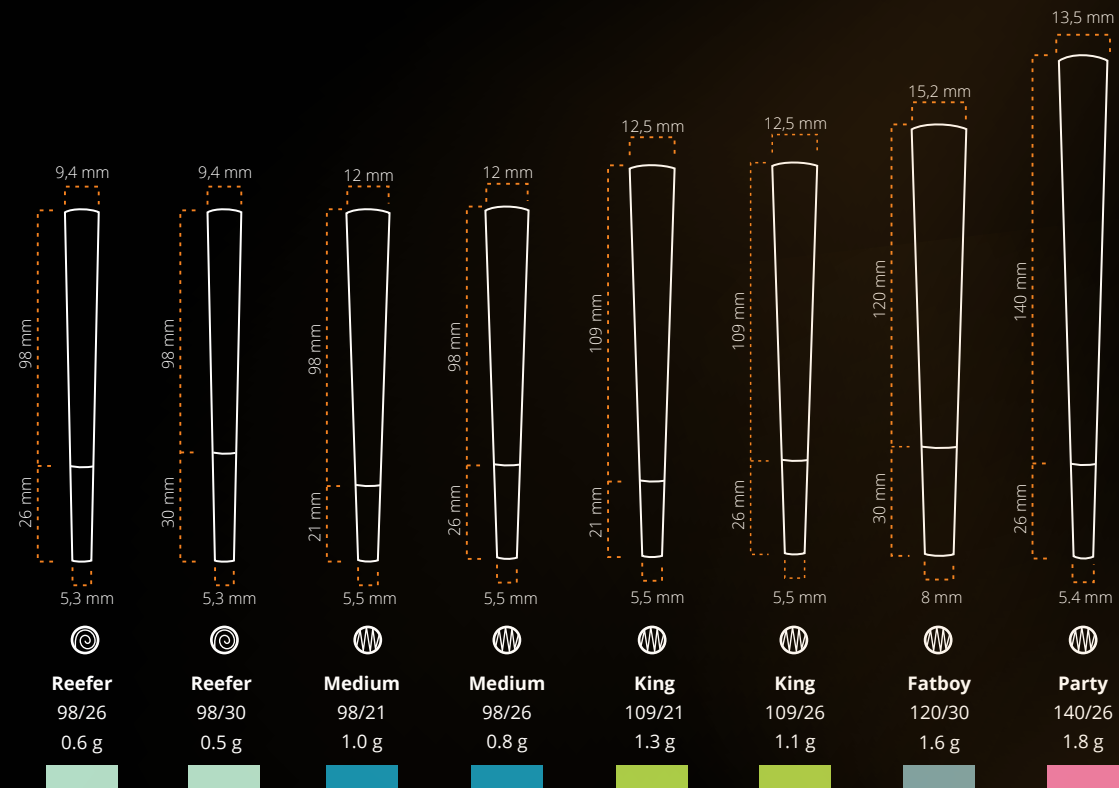

Times change, and so does Jware. In addition to the reliable assortment of standard sizes, Jware has created new, petite cones in different shapes, with the same flawless design. Check out the new range!

There are no limits to your flexibility.

Tell us what you want, and Jware will create the ideal cone models for your business. All Jware cones are designed to provide precision fills with the Knockbox 50, 100 or 300.

KNOCKBOX
COMPATIBLE